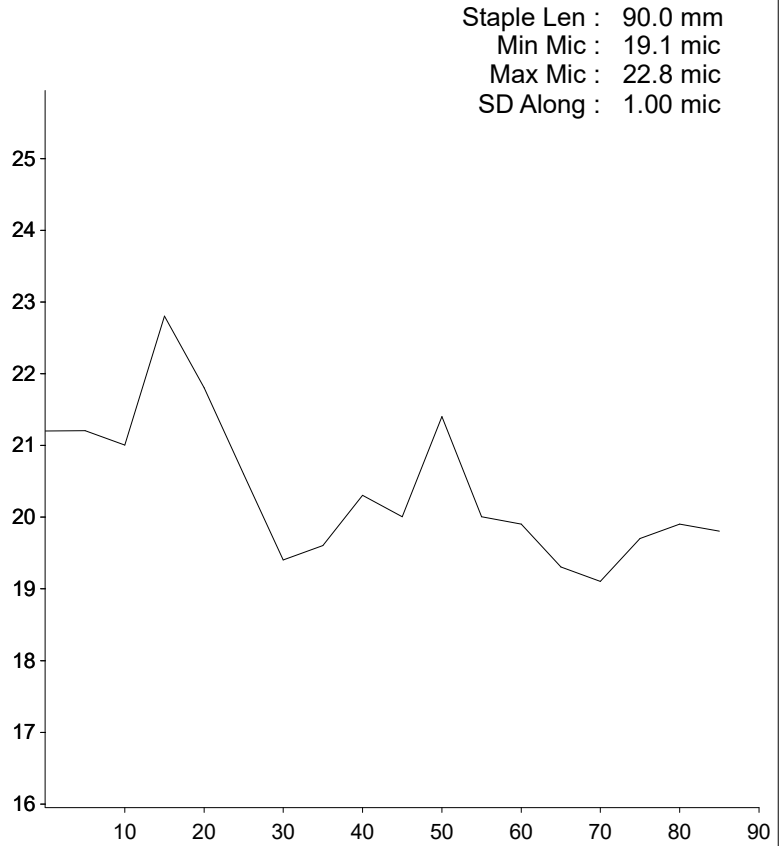

Art Of Fibre

Mobile +358 451398374
Email. carita@artoffibre.com
Westerlundintie 38
29700 Ahlainen, FINLAND

OFDA 2000 REPORT : SORTED BY TAG

August 2021, Herd book examination (3Records)

Job Details

OAZV

Reference: 0432 - 0432

Tested: Aug 03, 2021 -
Aug 05, 2021