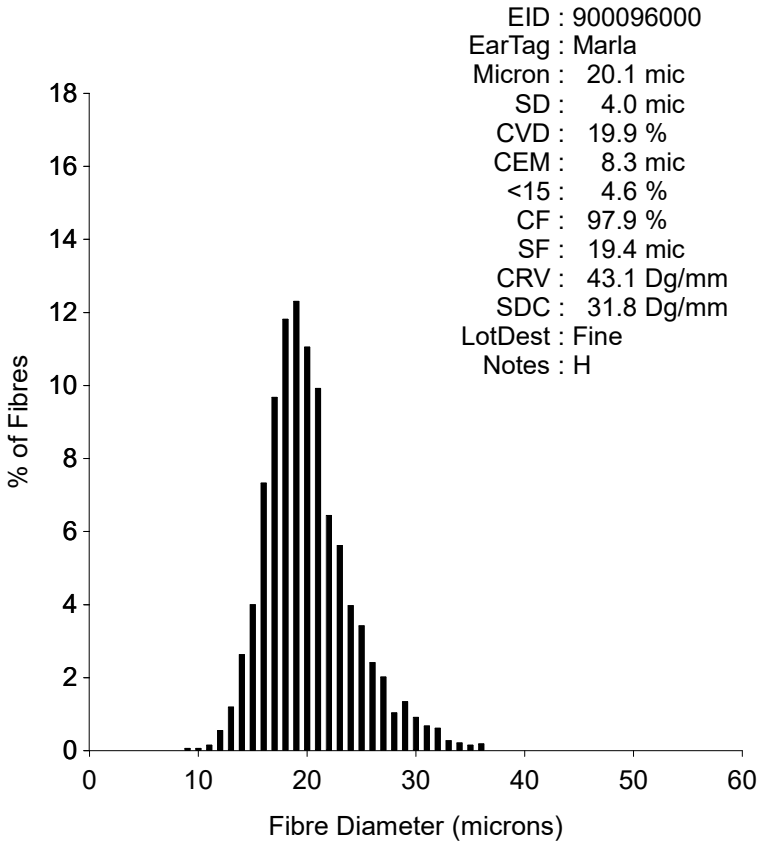

# OFDA 2000 REPORT : SORTED BY TAG

August 2021, Herd book examination (3Records)

EID : 900096000  
EarTag : Marla  
Micron : 20.7 mic  
SD : 4.6 mic  
CVD : 22.2 %  
CEM : 9.2 mic  
<15 : 4.8 %  
CF : 96.3 %  
SF : 20.4 mic  
CRV : 44.9 Dg/mm  
SDC : 31.2 Dg/mm  
LotDest : Fine  
Notes : V

Staple Len : 70.0 mm  
Min Mic : 18.7 mic  
Max Mic : 25.0 mic  
SD Along : 1.60 mic