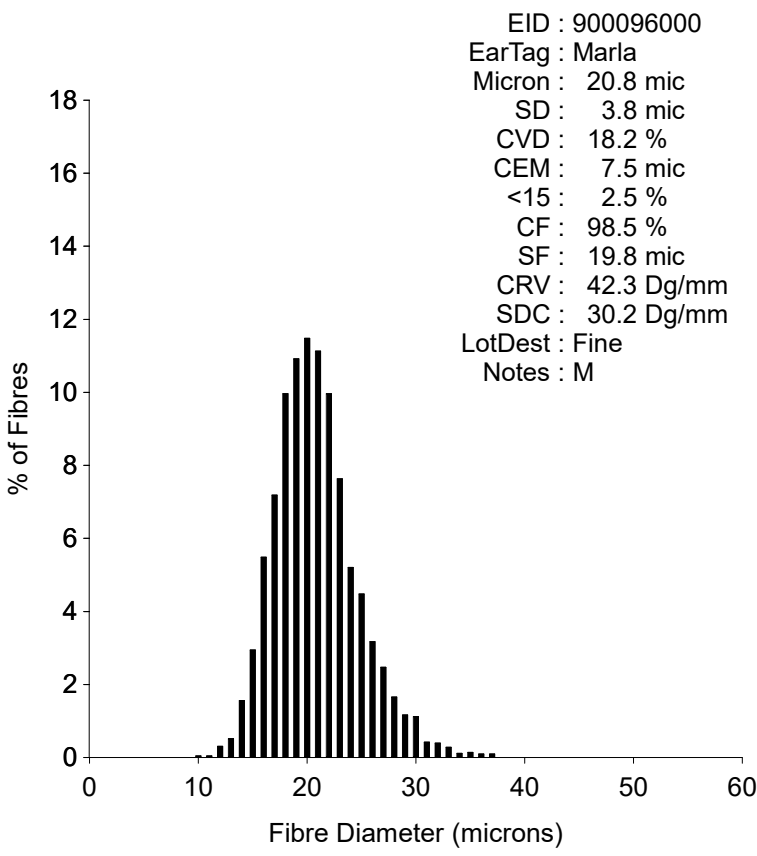

# OFDA 2000 REPORT : SORTED BY TAG

August 2021, Herd book examination (3Records)

EID : 900096000  
EarTag : Marla  
Micron : 20.7 mic  
SD : 4.6 mic  
CVD : 22.2 %  
CEM : 9.2 mic  
<15 : 4.8 %  
CF : 96.3 %  
SF : 20.4 mic  
CRV : 44.9 Dg/mm  
SDC : 31.2 Dg/mm  
LotDest : Fine  
Notes : V

Staple Len : 70.0 mm  
Min Mic : 18.7 mic  
Max Mic : 25.0 mic  
SD Along : 1.60 mic