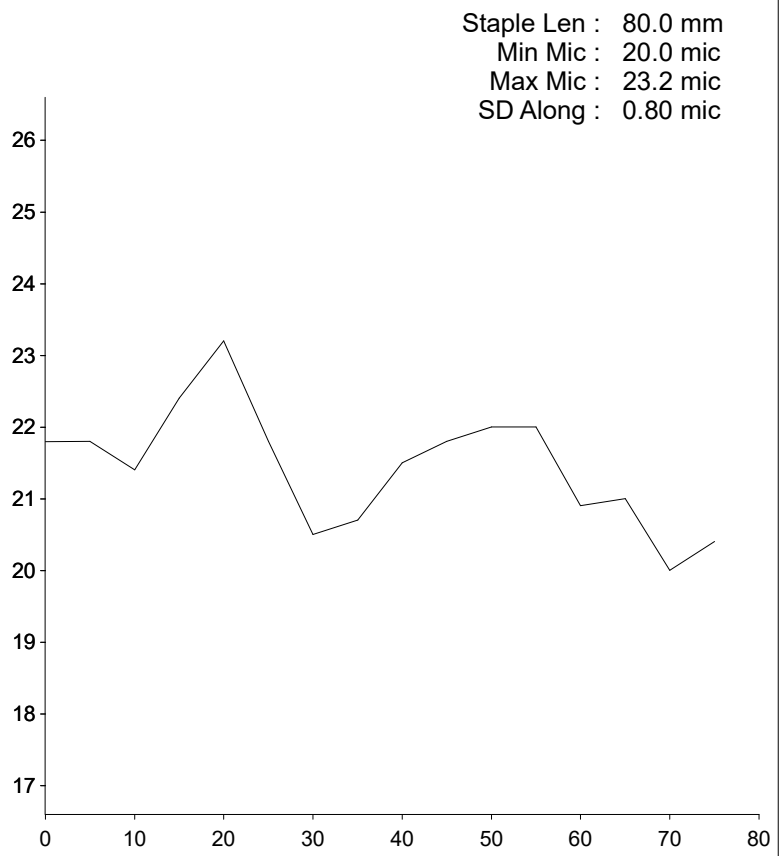

Art Of Fibre

Mobile +358 451398374
Email. carita@artoffibre.com
Westerlundintie 38
29700 Ahlainen, FINLAND

OFDA 2000 REPORT : SORTED BY TAG

August 2021, Herd book examination (3Records)

Job Details

OAZV

Reference: 0432 - 0432

Tested: Aug 03, 2021 -
Aug 05, 2021