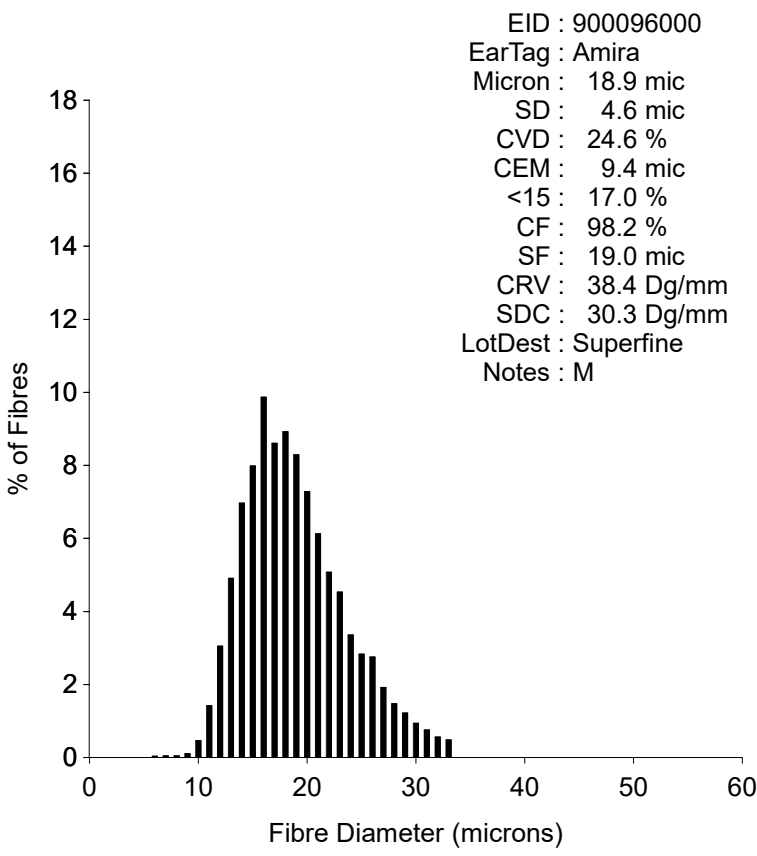

OFDA 2000 REPORT : SORTED BY TAG

August 2021, Herd book examination (3Records)

EID : 900096000
EarTag : Amira
Micron : 18.6 mic
SD : 4.9 mic
CVD : 26.4 %
CEM : 10.3 mic
<15 : 20.7 %
CF : 97.8 %
SF : 19.0 mic
CRV : 39.5 Dg/mm
SDC : 29.0 Dg/mm
LotDest : Superfine
Notes : V

Staple Len : 95.0 mm
Min Mic : 16.0 mic
Max Mic : 22.3 mic
SD Along : 2.00 mic