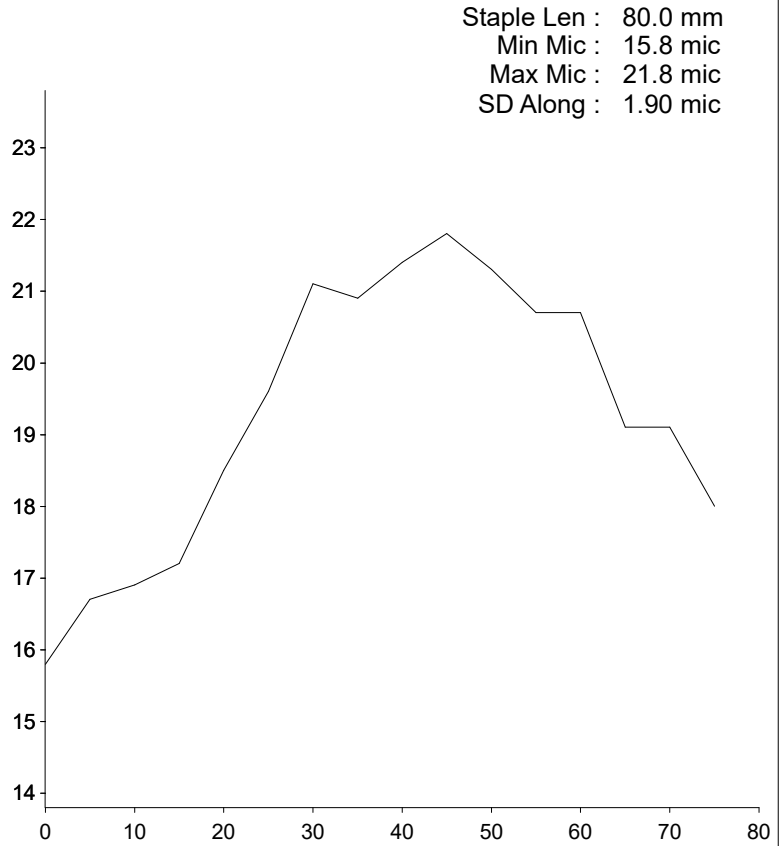

OFDA 2000 REPORT : SORTED BY TAG

August 2021, Herd book examination (3Records)

EID : 900096000
EarTag : Amira
Micron : 18.6 mic
SD : 4.9 mic
CVD : 26.4 %
CEM : 10.3 mic
<15 : 20.7 %
CF : 97.8 %
SF : 19.0 mic
CRV : 39.5 Dg/mm
SDC : 29.0 Dg/mm
LotDest : Superfine
Notes : V

Staple Len : 95.0 mm
Min Mic : 16.0 mic
Max Mic : 22.3 mic
SD Along : 2.00 mic