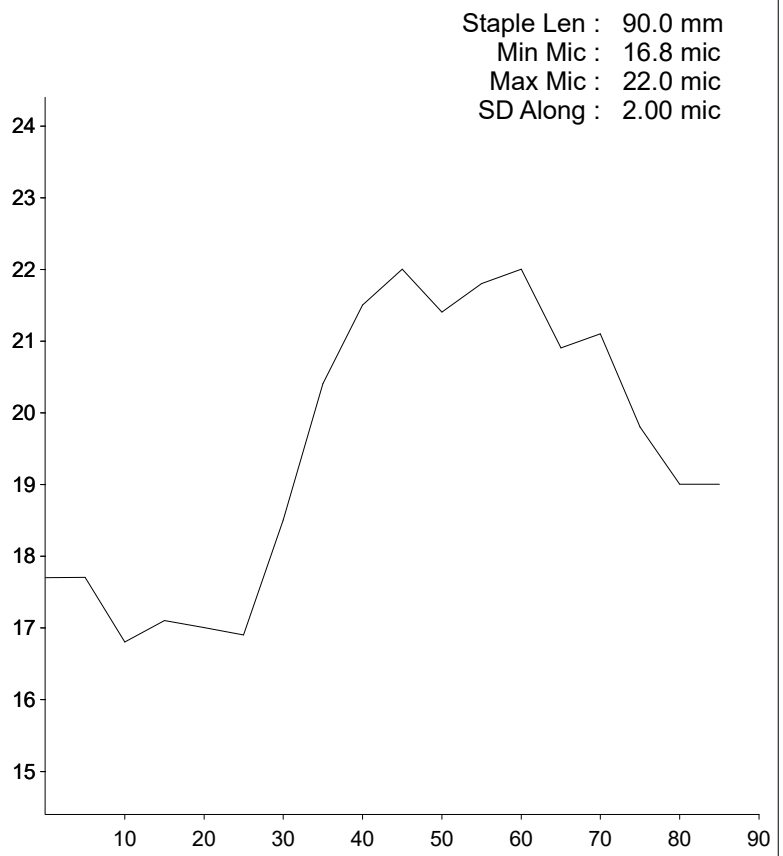

OFDA 2000 REPORT : SORTED BY TAG

August 2021, Herd book examination (3Records)

EID : 900096000
EarTag : Amira
Micron : 18.6 mic
SD : 4.9 mic
CVD : 26.4 %
CEM : 10.3 mic
<15 : 20.7 %
CF : 97.8 %
SF : 19.0 mic
CRV : 39.5 Dg/mm
SDC : 29.0 Dg/mm
LotDest : Superfine
Notes : V

Staple Len : 95.0 mm
Min Mic : 16.0 mic
Max Mic : 22.3 mic
SD Along : 2.00 mic