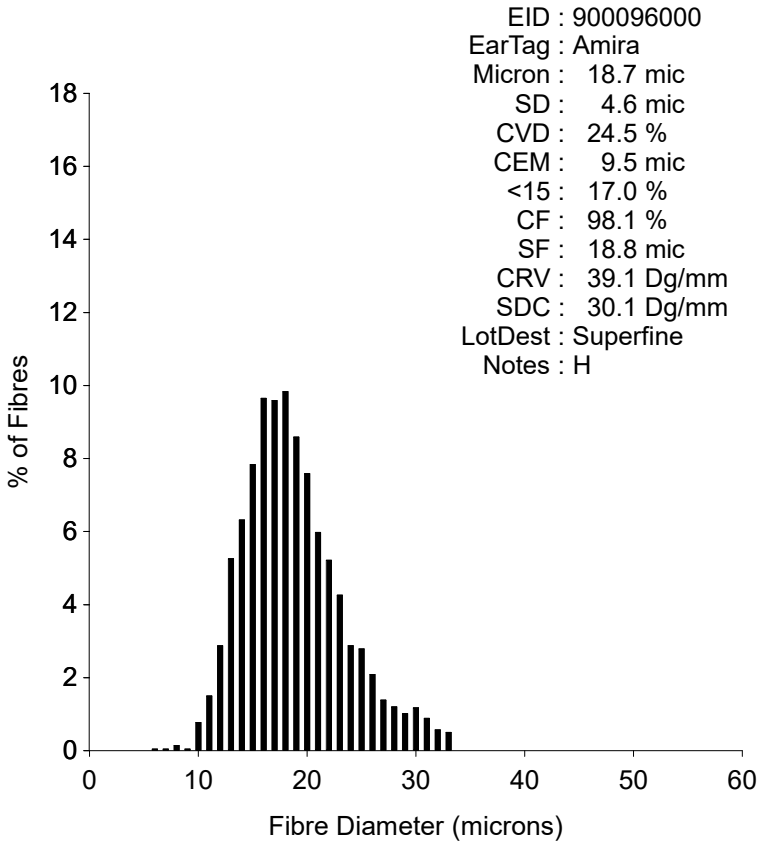

OFDA 2000 REPORT : SORTED BY TAG

August 2021, Herd book examination (3Records)

EID : 900096000
EarTag : Amira
Micron : 18.6 mic
SD : 4.9 mic
CVD : 26.4 %
CEM : 10.3 mic
<15 : 20.7 %
CF : 97.8 %
SF : 19.0 mic
CRV : 39.5 Dg/mm
SDC : 29.0 Dg/mm
LotDest : Superfine
Notes : V

Staple Len : 95.0 mm
Min Mic : 16.0 mic
Max Mic : 22.3 mic
SD Along : 2.00 mic