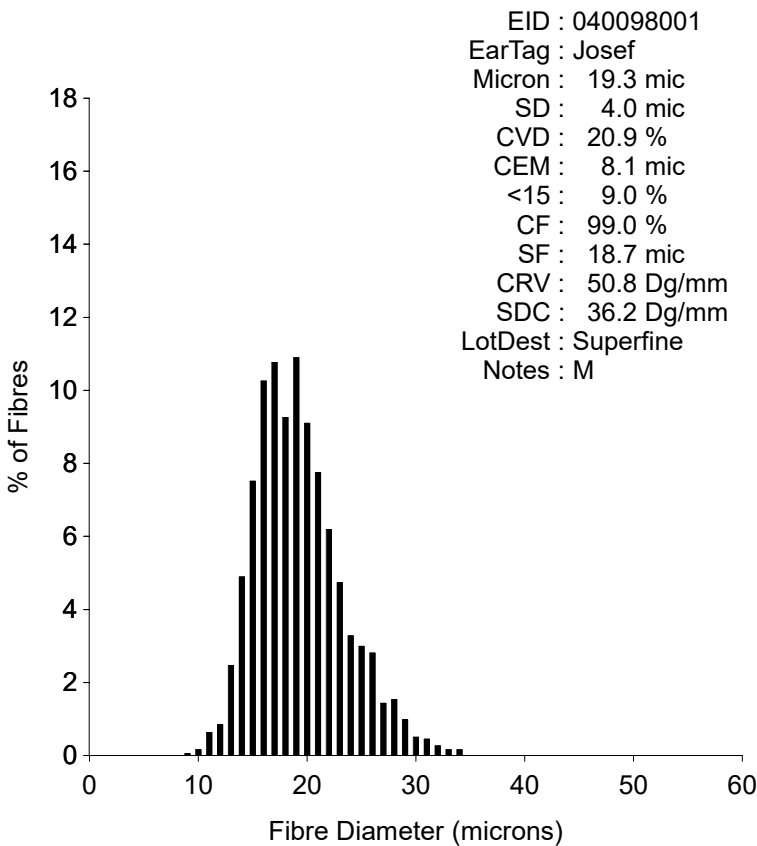

# OFDA 2000 REPORT : SORTED BY TAG

August 2021, Herd book examination (3Records)

EID : 040098001  
EarTag : Josef  
Micron : 18.7 mic  
SD : 4.0 mic  
CVD : 21.6 %  
CEM : 8.3 mic  
<15 : 12.7 %  
CF : 99.2 %  
SF : 18.3 mic  
CRV : 50.1 Dg/mm  
SDC : 38.0 Dg/mm  
LotDest : Superfine  
Notes : V

Staple Len : 95.0 mm  
Min Mic : 17.6 mic  
Max Mic : 21.6 mic  
SD Along : 1.10 mic