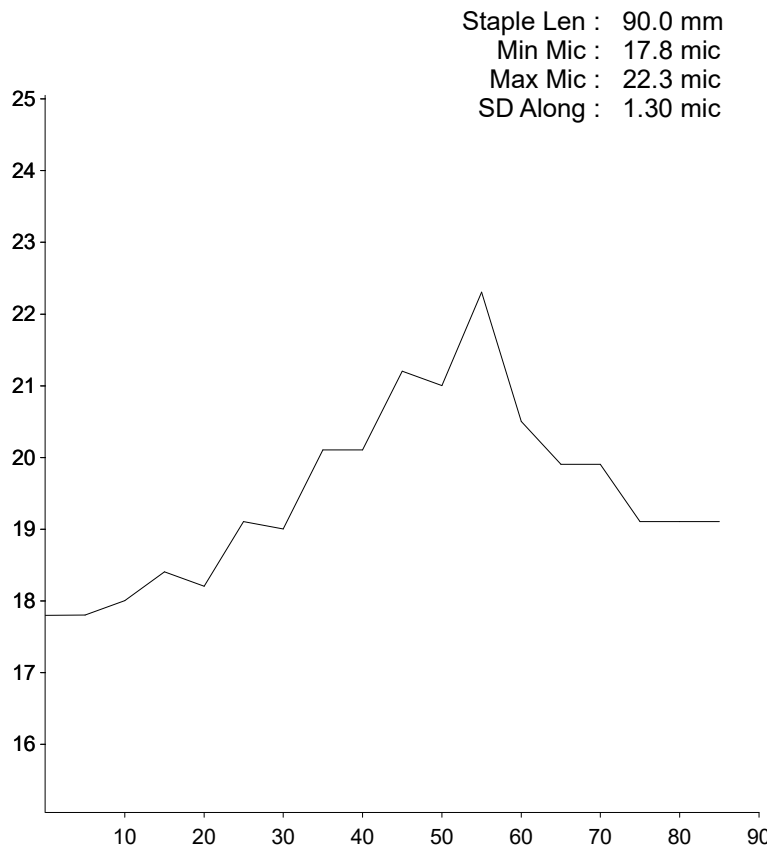

# OFDA 2000 REPORT : SORTED BY TAG

August 2021, Herd book examination (3Records)

EID : 040098001  
EarTag : Josef  
Micron : 18.7 mic  
SD : 4.0 mic  
CVD : 21.6 %  
CEM : 8.3 mic  
<15 : 12.7 %  
CF : 99.2 %  
SF : 18.3 mic  
CRV : 50.1 Dg/mm  
SDC : 38.0 Dg/mm  
LotDest : Superfine  
Notes : V

Staple Len : 95.0 mm  
Min Mic : 17.6 mic  
Max Mic : 21.6 mic  
SD Along : 1.10 mic