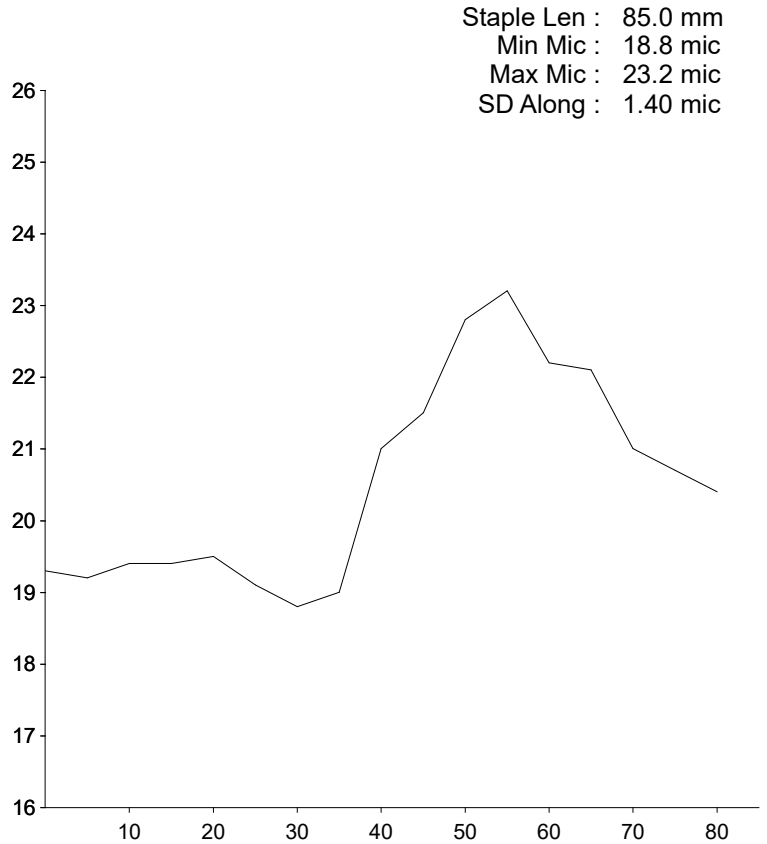

# OFDA 2000 REPORT : SORTED BY TAG

August 2021, Herd book examination (3Records)

EID : 040098001  
EarTag : Josef  
Micron : 18.7 mic  
SD : 4.0 mic  
CVD : 21.6 %  
CEM : 8.3 mic  
<15 : 12.7 %  
CF : 99.2 %  
SF : 18.3 mic  
CRV : 50.1 Dg/mm  
SDC : 38.0 Dg/mm  
LotDest : Superfine  
Notes : V

Staple Len : 95.0 mm  
Min Mic : 17.6 mic  
Max Mic : 21.6 mic  
SD Along : 1.10 mic