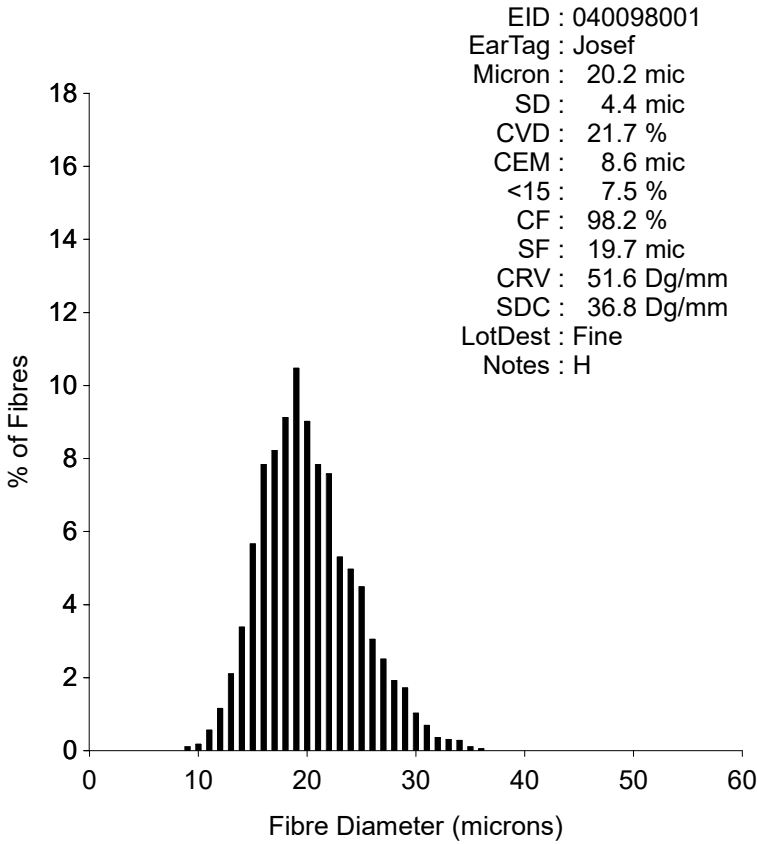

# OFDA 2000 REPORT : SORTED BY TAG

August 2021, Herd book examination (3Records)

EID : 040098001  
EarTag : Josef  
Micron : 18.7 mic  
SD : 4.0 mic  
CVD : 21.6 %  
CEM : 8.3 mic  
<15 : 12.7 %  
CF : 99.2 %  
SF : 18.3 mic  
CRV : 50.1 Dg/mm  
SDC : 38.0 Dg/mm  
LotDest : Superfine  
Notes : V

Staple Len : 95.0 mm  
Min Mic : 17.6 mic  
Max Mic : 21.6 mic  
SD Along : 1.10 mic