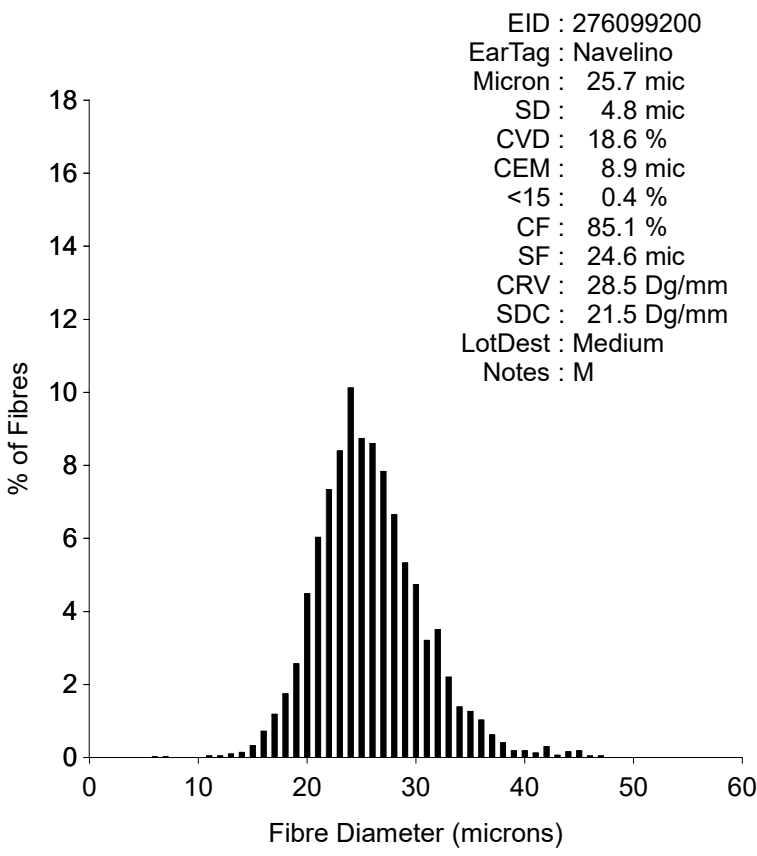

Tested: Aug 03, 2021 -
Aug 05, 2021

OFDA 2000 REPORT : SORTED BY TAG

August 2021, Herd book examination (3Records)

EID : 276099200
EarTag : Navelino
Micron : 26.0 mic
SD : 5.3 mic
CVD : 20.3 %
CEM : 9.7 mic
<15 : 0.3 %
CF : 81.7 %
SF : 25.2 mic
CRV : 30.3 Dg/mm
SDC : 20.5 Dg/mm
LotDest : Medium
Notes : V

Staple Len : 85.0 mm
Min Mic : 24.2 mic
Max Mic : 28.4 mic
SD Along : 1.30 mic