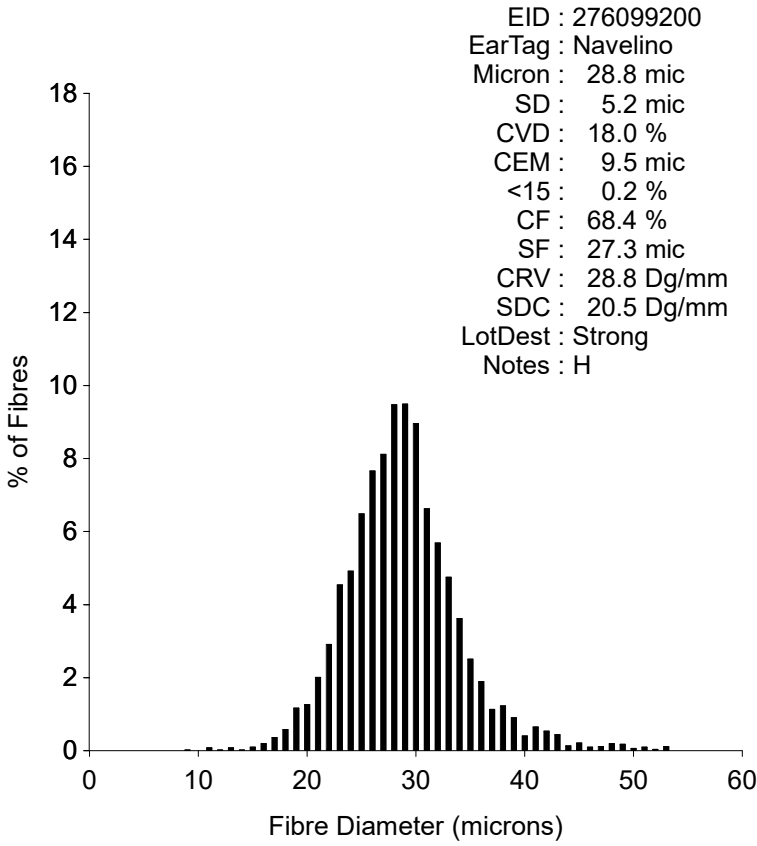

Tested: Aug 03, 2021 -
Aug 05, 2021

OFDA 2000 REPORT : SORTED BY TAG

August 2021, Herd book examination (3Records)

EID : 276099200
EarTag : Navelino
Micron : 26.0 mic
SD : 5.3 mic
CVD : 20.3 %
CEM : 9.7 mic
<15 : 0.3 %
CF : 81.7 %
SF : 25.2 mic
CRV : 30.3 Dg/mm
SDC : 20.5 Dg/mm
LotDest : Medium
Notes : V

Staple Len : 85.0 mm
Min Mic : 24.2 mic
Max Mic : 28.4 mic
SD Along : 1.30 mic