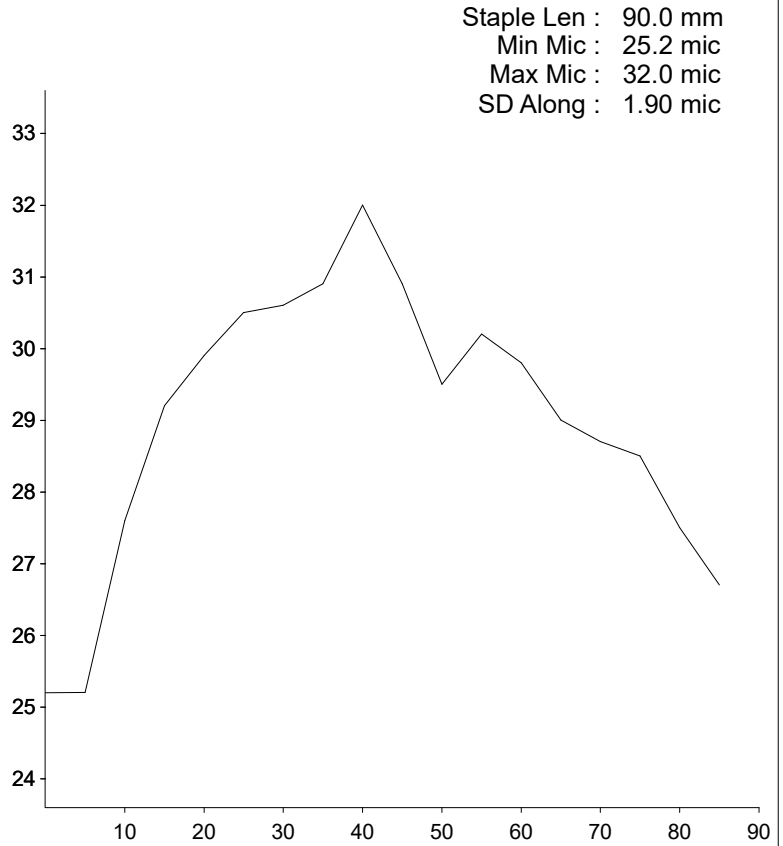

Tested: Aug 03, 2021 -
Aug 05, 2021

OFDA 2000 REPORT : SORTED BY TAG

August 2021, Herd book examination (3Records)

EID : 276099200
EarTag : Navelino
Micron : 26.0 mic
SD : 5.3 mic
CVD : 20.3 %
CEM : 9.7 mic
<15 : 0.3 %
CF : 81.7 %
SF : 25.2 mic
CRV : 30.3 Dg/mm
SDC : 20.5 Dg/mm
LotDest : Medium
Notes : V

Staple Len : 85.0 mm
Min Mic : 24.2 mic
Max Mic : 28.4 mic
SD Along : 1.30 mic