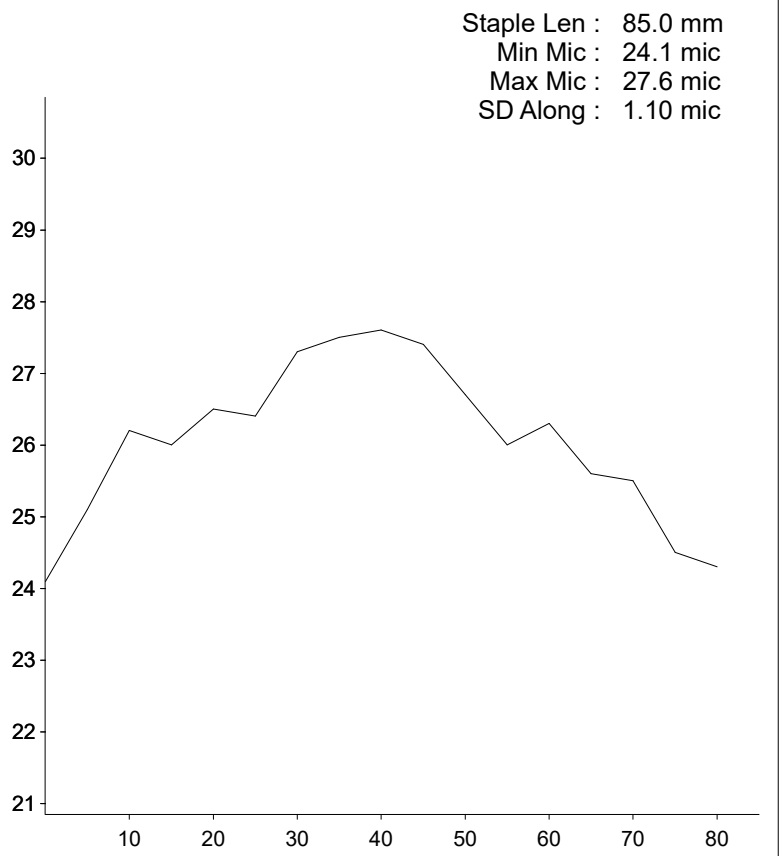

Tested: Aug 03, 2021 -
Aug 05, 2021

OFDA 2000 REPORT : SORTED BY TAG

August 2021, Herd book examination (3Records)

EID : 276099200
EarTag : Navelino
Micron : 26.0 mic
SD : 5.3 mic
CVD : 20.3 %
CEM : 9.7 mic
<15 : 0.3 %
CF : 81.7 %
SF : 25.2 mic
CRV : 30.3 Dg/mm
SDC : 20.5 Dg/mm
LotDest : Medium
Notes : V

Staple Len : 85.0 mm
Min Mic : 24.2 mic
Max Mic : 28.4 mic
SD Along : 1.30 mic