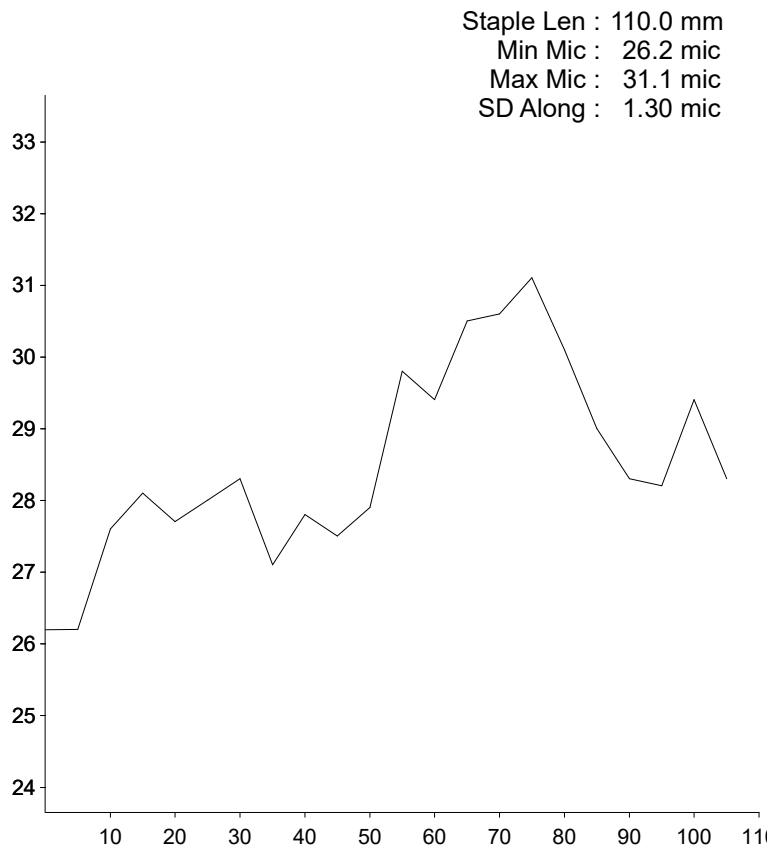

Tested: Aug 03, 2021 -
Aug 05, 2021

OFDA 2000 REPORT : SORTED BY TAG

August 2021, Herd book examination (3Records)

EID : 380260080
EarTag : Amigo
Micron : 27.7 mic
SD : 4.9 mic
CVD : 17.7 %
CEM : 9.6 mic
<15 : 0 %
CF : 76.5 %
SF : 26.3 mic
CRV : 36.7 Dg/mm
SDC : 25.8 Dg/mm
LotDest : Strong
Notes : V

Staple Len : 95.0 mm
Min Mic : 26.1 mic
Max Mic : 30.6 mic
SD Along : 1.30 mic