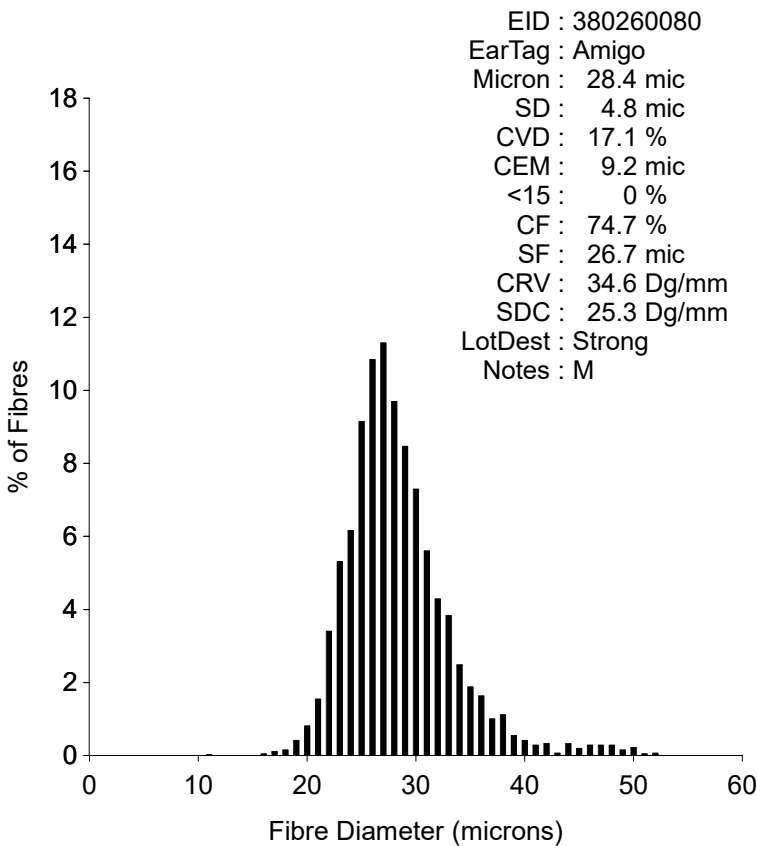

Tested: Aug 03, 2021 -
Aug 05, 2021

OFDA 2000 REPORT : SORTED BY TAG

August 2021, Herd book examination (3Records)

EID : 380260080
EarTag : Amigo
Micron : 27.7 mic
SD : 4.9 mic
CVD : 17.7 %
CEM : 9.6 mic
<15 : 0 %
CF : 76.5 %
SF : 26.3 mic
CRV : 36.7 Dg/mm
SDC : 25.8 Dg/mm
LotDest : Strong
Notes : V

Staple Len : 95.0 mm
Min Mic : 26.1 mic
Max Mic : 30.6 mic
SD Along : 1.30 mic