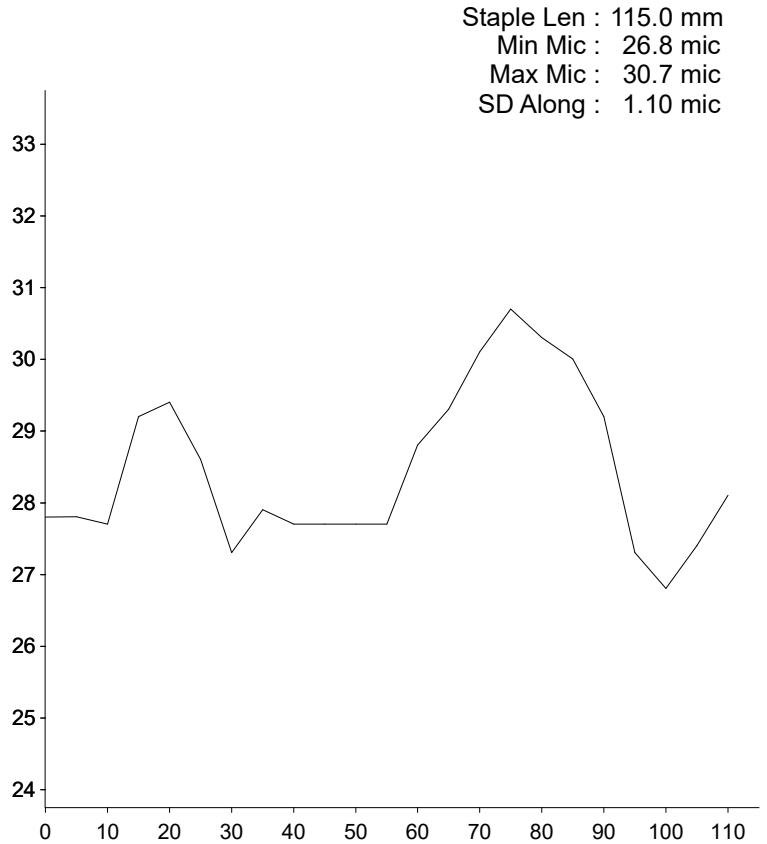

Tested: Aug 03, 2021 -
Aug 05, 2021

OFDA 2000 REPORT : SORTED BY TAG

August 2021, Herd book examination (3Records)

EID : 380260080
EarTag : Amigo
Micron : 27.7 mic
SD : 4.9 mic
CVD : 17.7 %
CEM : 9.6 mic
<15 : 0 %
CF : 76.5 %
SF : 26.3 mic
CRV : 36.7 Dg/mm
SDC : 25.8 Dg/mm
LotDest : Strong
Notes : V

Staple Len : 95.0 mm
Min Mic : 26.1 mic
Max Mic : 30.6 mic
SD Along : 1.30 mic