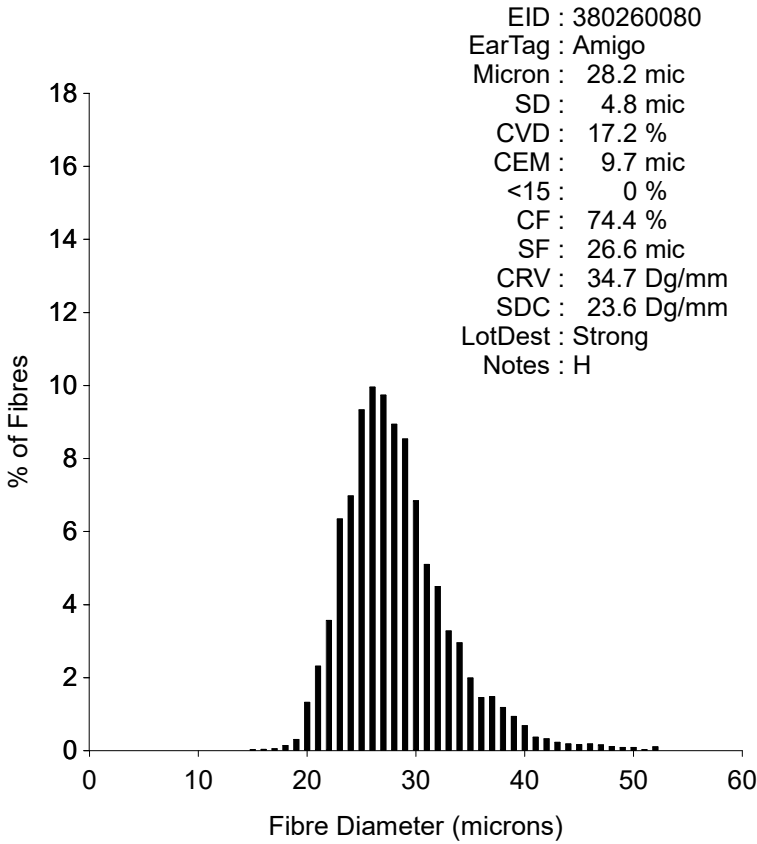

Tested: Aug 03, 2021 -
Aug 05, 2021

OFDA 2000 REPORT : SORTED BY TAG

August 2021, Herd book examination (3Records)

EID : 380260080
EarTag : Amigo
Micron : 27.7 mic
SD : 4.9 mic
CVD : 17.7 %
CEM : 9.6 mic
<15 : 0 %
CF : 76.5 %
SF : 26.3 mic
CRV : 36.7 Dg/mm
SDC : 25.8 Dg/mm
LotDest : Strong
Notes : V

Staple Len : 95.0 mm
Min Mic : 26.1 mic
Max Mic : 30.6 mic
SD Along : 1.30 mic