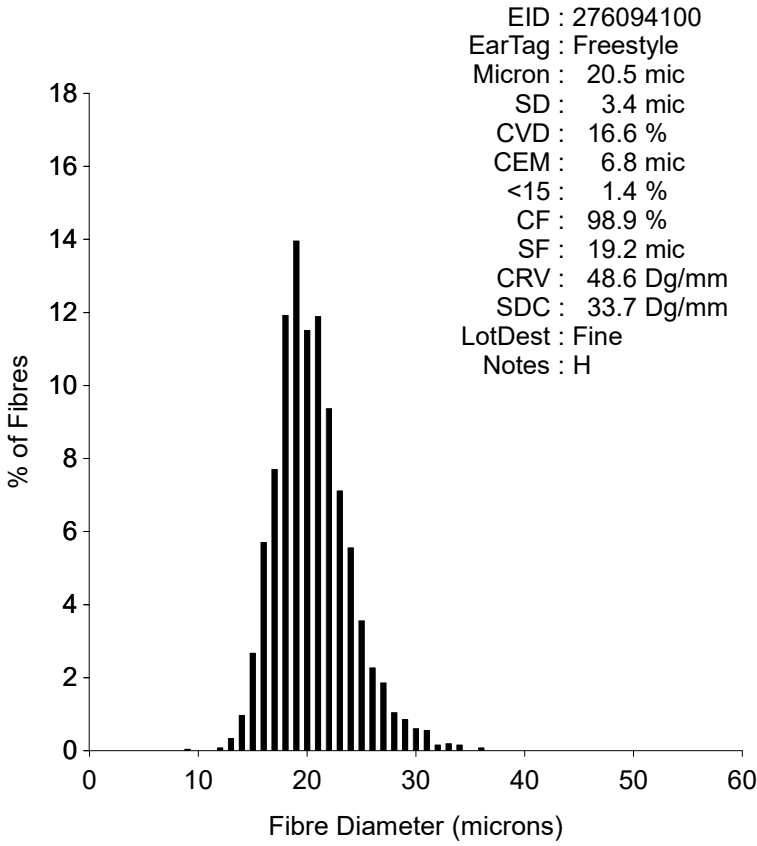

Tested: Aug 03, 2021 -
Aug 05, 2021

OFDA 2000 REPORT : SORTED BY TAG

August 2021, Herd book examination (3Records)

EID : 276094100
EarTag : Freestyle
Micron : 21.5 mic
SD : 4.2 mic
CVD : 19.4 %
CEM : 8.5 mic
<15 : 1.0 %
CF : 96.2 %
SF : 20.6 mic
CRV : 46.2 Dg/mm
SDC : 31.5 Dg/mm
LotDest : Fine
Notes : V

Staple Len : 65.0 mm
Min Mic : 19.6 mic
Max Mic : 24.9 mic
SD Along : 1.60 mic