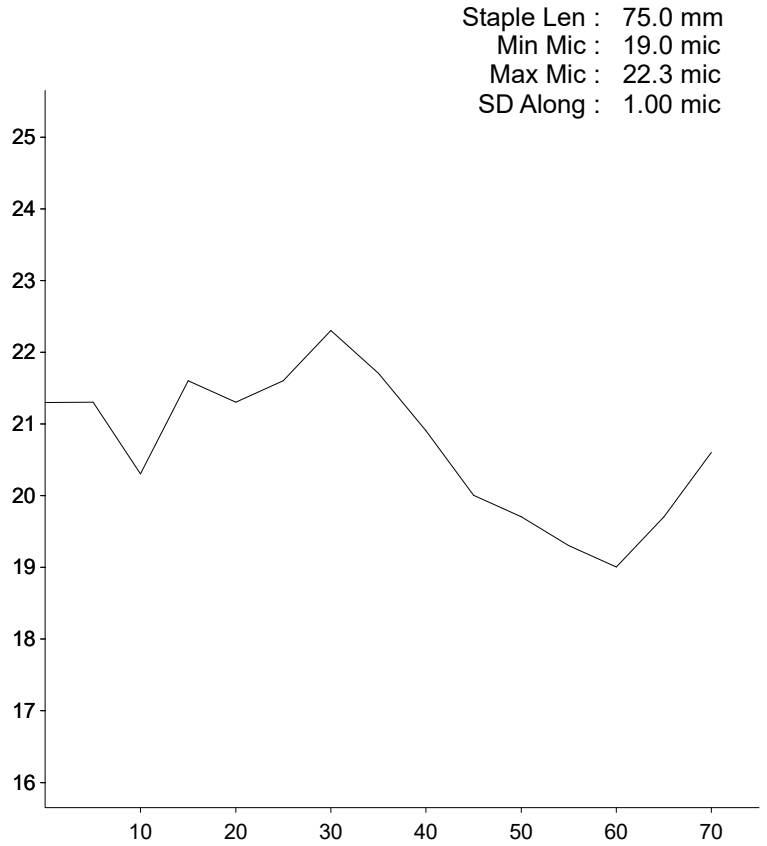

Tested: Aug 03, 2021 -
Aug 05, 2021

OFDA 2000 REPORT : SORTED BY TAG

August 2021, Herd book examination (3Records)

EID : 276094100
EarTag : Freestyle
Micron : 21.5 mic
SD : 4.2 mic
CVD : 19.4 %
CEM : 8.5 mic
<15 : 1.0 %
CF : 96.2 %
SF : 20.6 mic
CRV : 46.2 Dg/mm
SDC : 31.5 Dg/mm
LotDest : Fine
Notes : V

Staple Len : 65.0 mm
Min Mic : 19.6 mic
Max Mic : 24.9 mic
SD Along : 1.60 mic