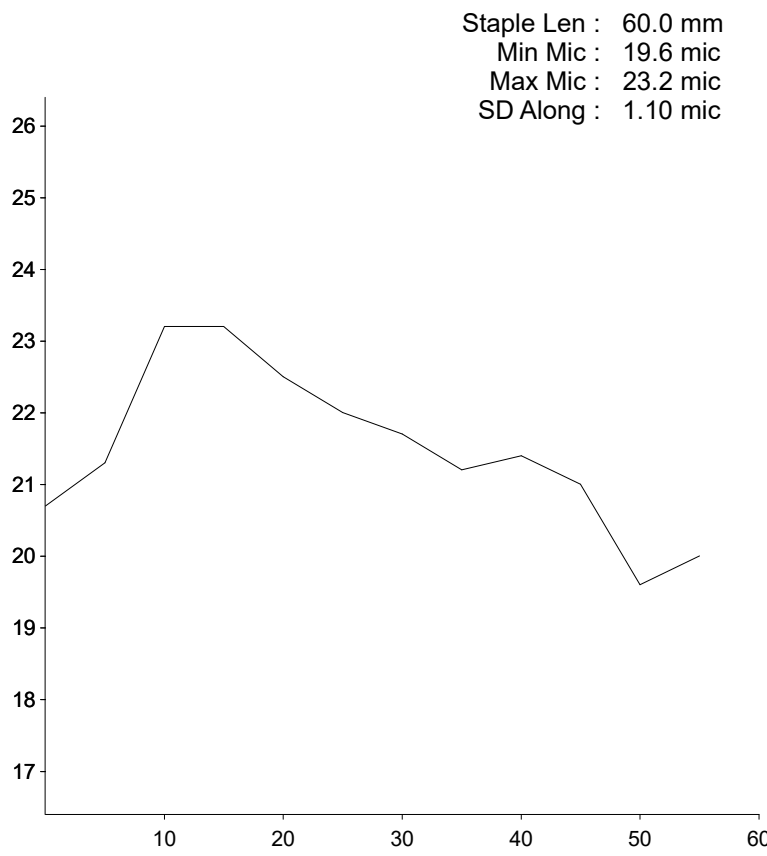

Tested: Aug 03, 2021 -
Aug 05, 2021

OFDA 2000 REPORT : SORTED BY TAG

August 2021, Herd book examination (3Records)

EID : 276094100
EarTag : Freestyle
Micron : 21.5 mic
SD : 4.2 mic
CVD : 19.4 %
CEM : 8.5 mic
<15 : 1.0 %
CF : 96.2 %
SF : 20.6 mic
CRV : 46.2 Dg/mm
SDC : 31.5 Dg/mm
LotDest : Fine
Notes : V

Staple Len : 65.0 mm
Min Mic : 19.6 mic
Max Mic : 24.9 mic
SD Along : 1.60 mic