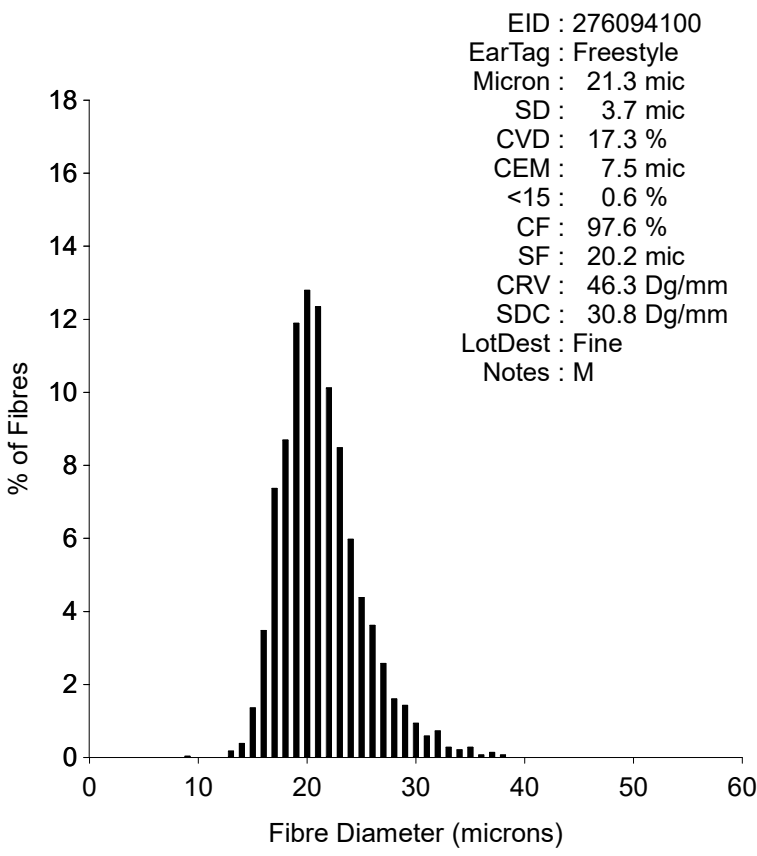

Tested: Aug 03, 2021 -
Aug 05, 2021

OFDA 2000 REPORT : SORTED BY TAG

August 2021, Herd book examination (3Records)

EID : 276094100
EarTag : Freestyle
Micron : 21.5 mic
SD : 4.2 mic
CVD : 19.4 %
CEM : 8.5 mic
<15 : 1.0 %
CF : 96.2 %
SF : 20.6 mic
CRV : 46.2 Dg/mm
SDC : 31.5 Dg/mm
LotDest : Fine
Notes : V

Staple Len : 65.0 mm
Min Mic : 19.6 mic
Max Mic : 24.9 mic
SD Along : 1.60 mic